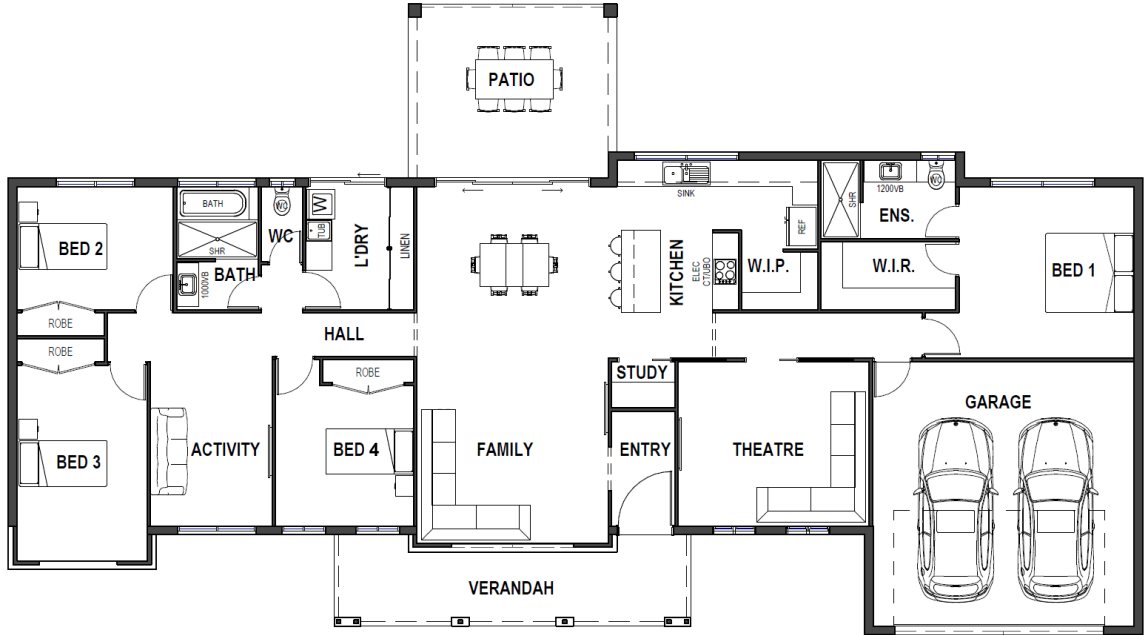

Cruiser 273

 4
  2
  1
  2

Total Area	273.52 m ²
House Width	27.3 m
House Depth	15.1 m

© AP Williams & Co – Any copy or modification in whole or part is an infringement of copyright QBCC: 19374.

Images pictured are to be used as a guide only and may represent non standard option. Landscaping, furniture and fencing is not included in price