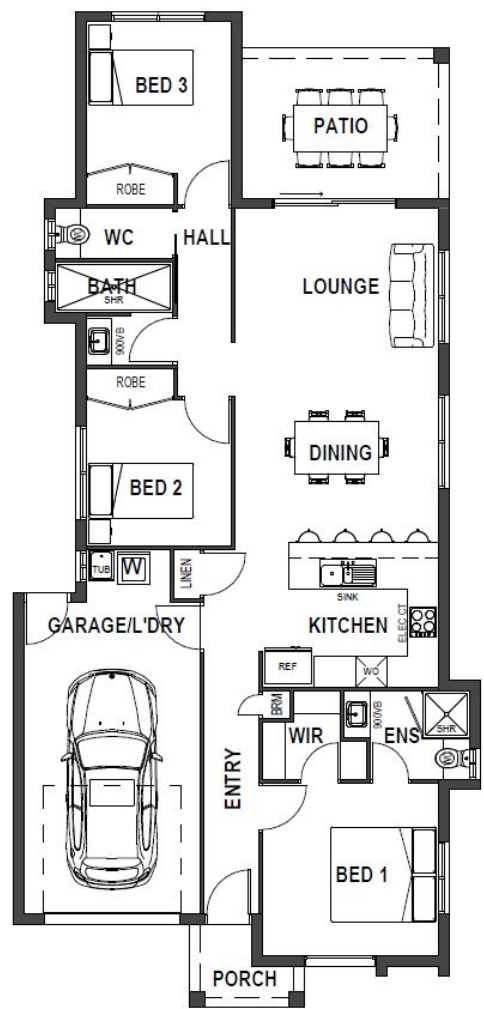

Whitsunday 140

-  3
-  2
-  1

Total Area	140.06 m ²
House Width	9.0 m
House Depth	19.8 m

© AP Williams & Co – Any copy or modification in whole or part is an infringement of copyright QBC: 19374.

Images pictured are to be used as a guide only and may represent non standard option. Landscaping, furniture and fencing is not included in price