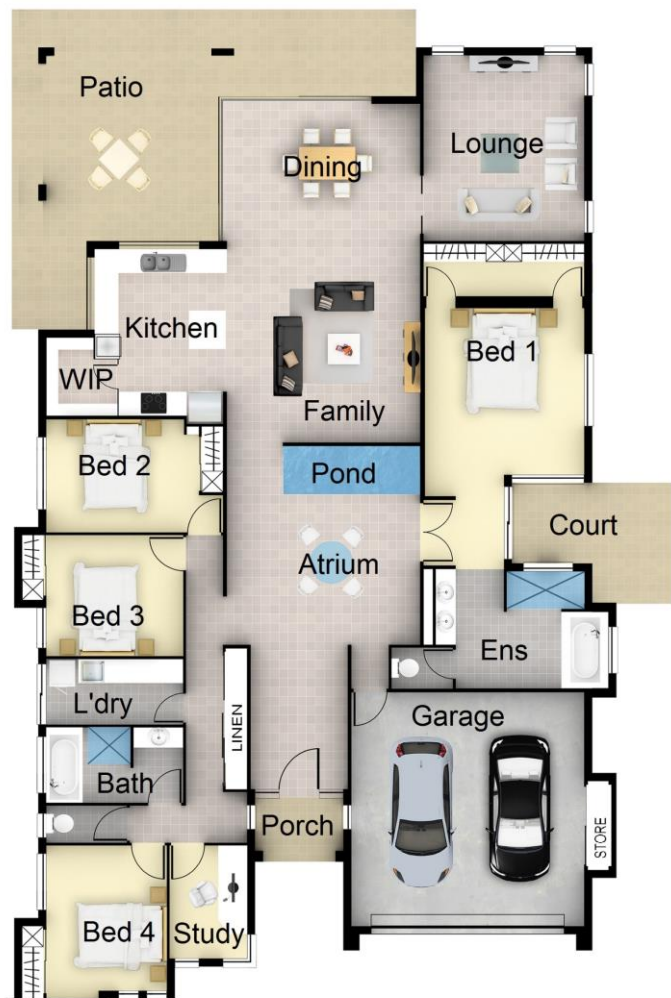

Oasis 332 - Display

-  4
-  1
-  2
-  2

Total Area	332.68 m ²
House Width	15.0 m
House Depth	24.1 m

© AP Williams & Co – Any copy or modification in whole or part is an infringement of copyright QBCC: 19374.