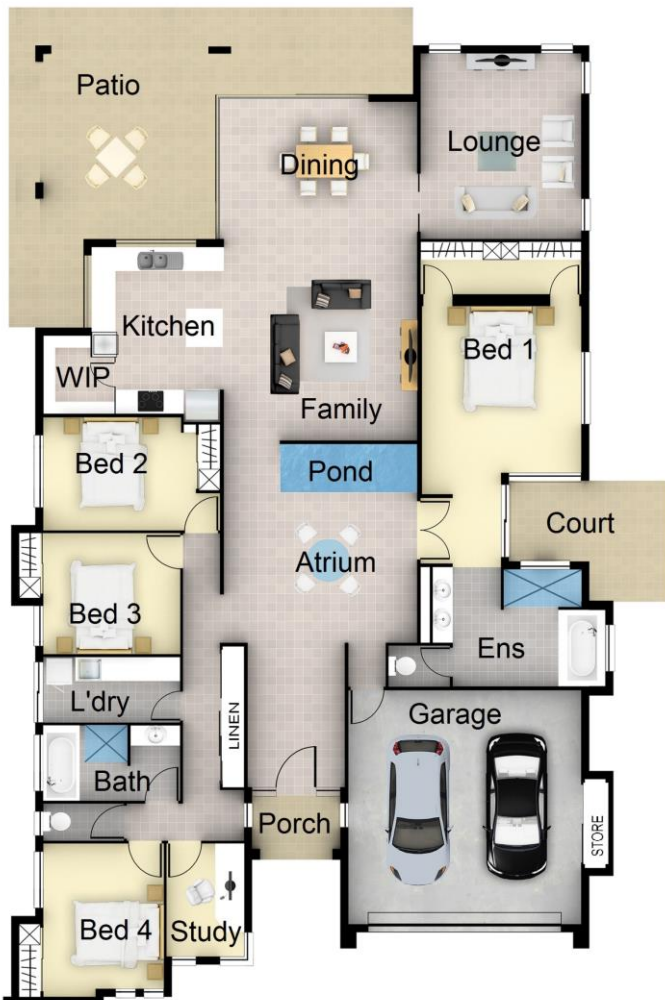

Oasis 332 - Display

-  4
-  1
-  2
-  2

Total Area	332.68 m²
House Width	15.0 m
House Depth	24.1 m

© AP Williams & Co – Any copy or modification in whole or part is an infringement of copyright
 QBCC: 19374.