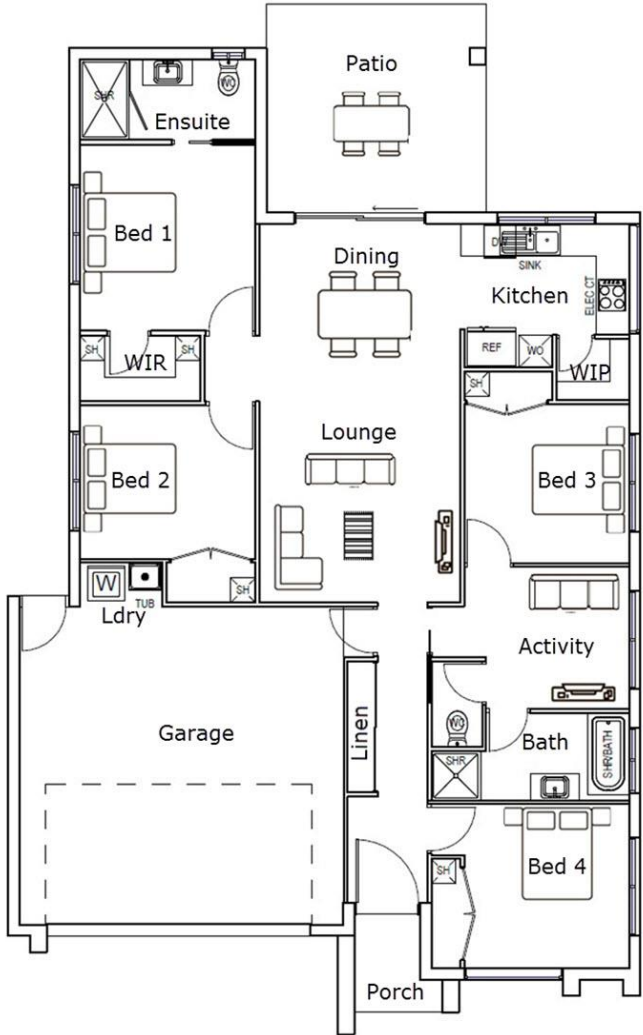

# Oasis 176

-  4
-  2
-  2
-  1

<b>Total Area</b>	<b>176.92 m<sup>2</sup></b>
House Width	12.1 m
House Depth	19.0 m

© AP Williams & Co – Any copy or modification in whole or part is an infringement of copyright QBCC: 19374.