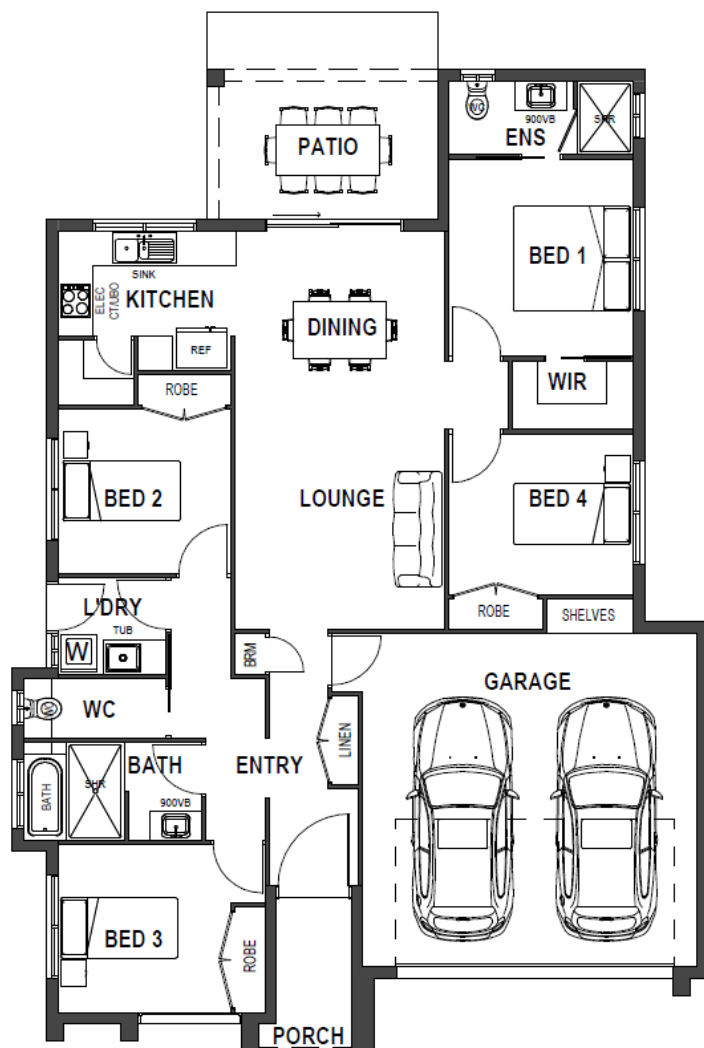

Oasis 175

4

2

2

Total Area	175.72 m²
House Width	12.5 m
House Depth	17.9 m

© AP Williams & Co – Any copy or modification in whole or part is an infringement of copyright
QBCC: 19374.

Images pictured are to be used as a guide only and may represent non standard option. Landscaping, furniture and fencing is not included in price