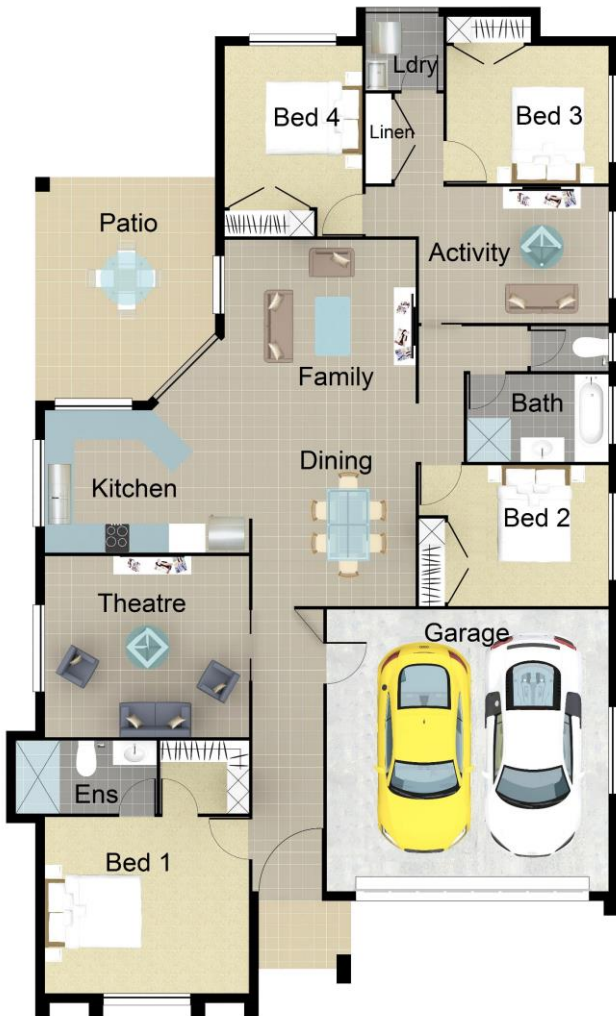

Norfolk 218

-  4
-  2
-  2
-  1

Total Area	218.60 m ²
House Width	13.2 m
House Depth	20.8 m

© AP Williams & Co – Any copy or modification in whole or part is an infringement of copyright
 QBCC: 19374.

Images pictured are to be used as a guide only and may represent non standard option. Landscaping, furniture and fencing is not included in price