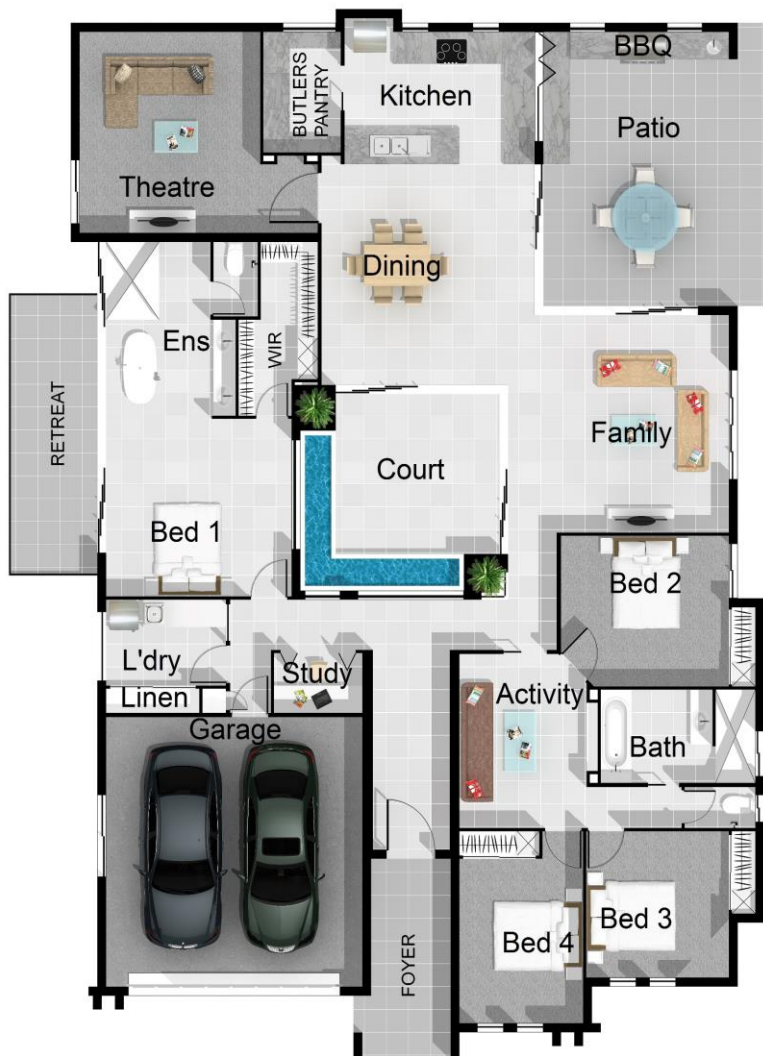

Mirage 339

-  4
-  1
-  2
-  2
- A**
B
C 1

Total Area	339.94 m²
House Width	15.7 m
House Depth	23.0 m

© AP Williams & Co – Any copy or modification in whole or part is an infringement of copyright
QBCC: 19374.