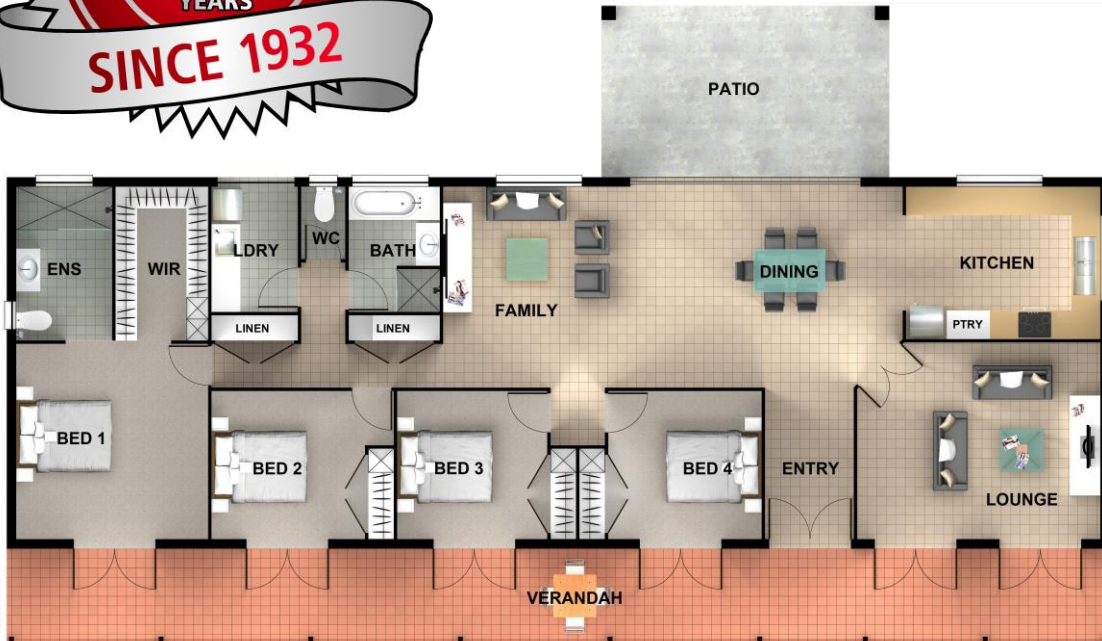

Gail 247

4

2

Total Area	247 m ²
House Width	24.2 m
House Depth	13.7 m

© AP Williams & Co – Any copy or modification in whole or part is an infringement of copyright QBC: 19374.

Images pictured are to be used as a guide only and may represent non standard option. Landscaping, furniture and fencing is not included in price