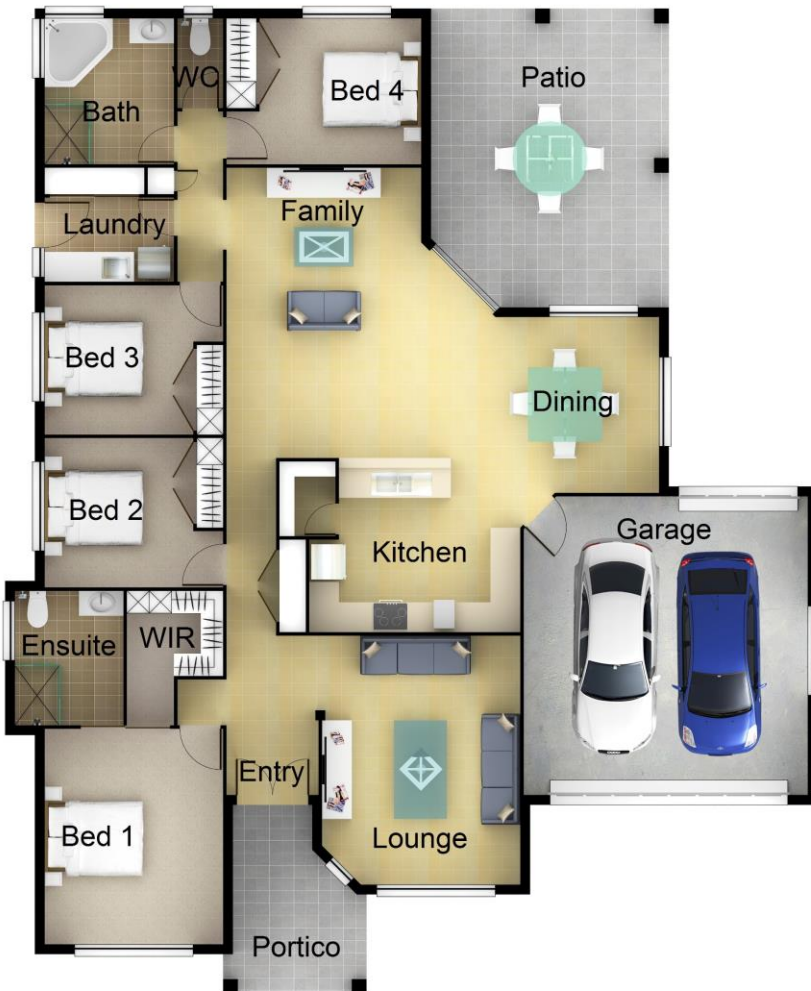

Franklin 254

Total Area	254.21 m²
House Width	17.0 m
House Depth	19.9 m

© AP Williams & Co – Any copy or modification in whole or part is an infringement of copyright
 QBCC: 19374.

Images pictured are to be used as a guide only and may represent non standard option. Landscaping, furniture and fencing is not included in price