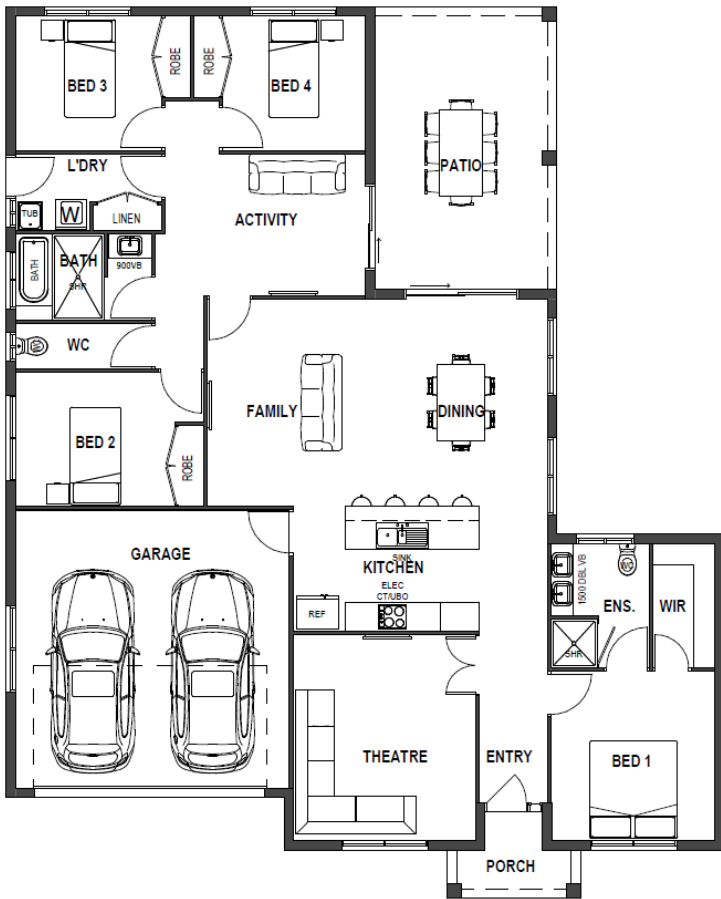

Esk 221

-  4
-  2
-  2
-  1

Total Area	221.92 m ²
House Width	16.2 m
House Depth	19.2 m

© AP Williams & Co – Any copy or modification in whole or part is an infringement of copyright QBCC: 19374.

Images pictured are to be used as a guide only and may represent non standard option. Landscaping, furniture and fencing is not included in price