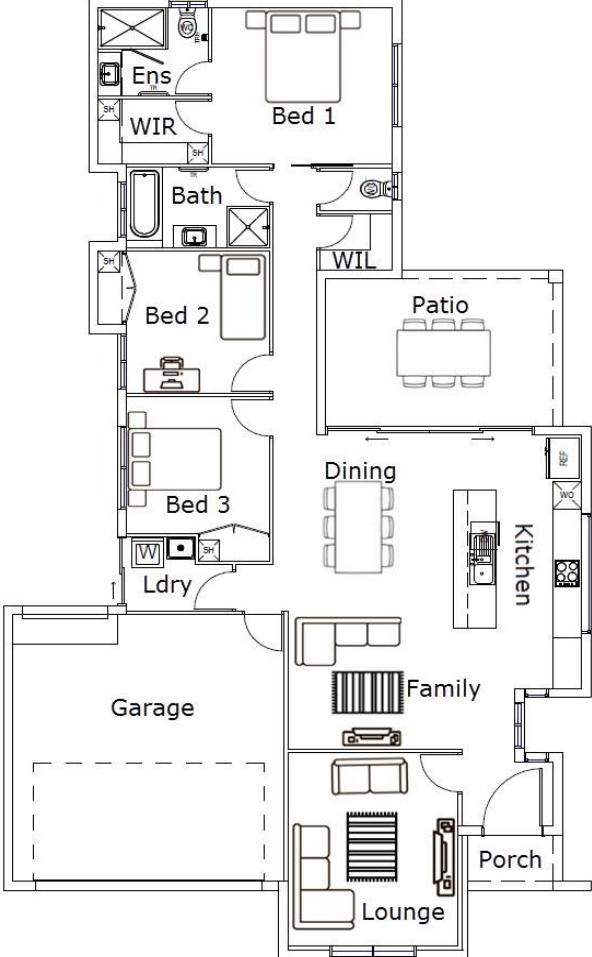

# Elliot 189

-  3
-  2
-  2

<b>Total Area</b>	<b>189.24 m<sup>2</sup></b>
House Width	13.0 m
House Depth	22.1 m

© AP Williams & Co – Any copy or modification in whole or part is an infringement of copyright  
QBCC: 19374.