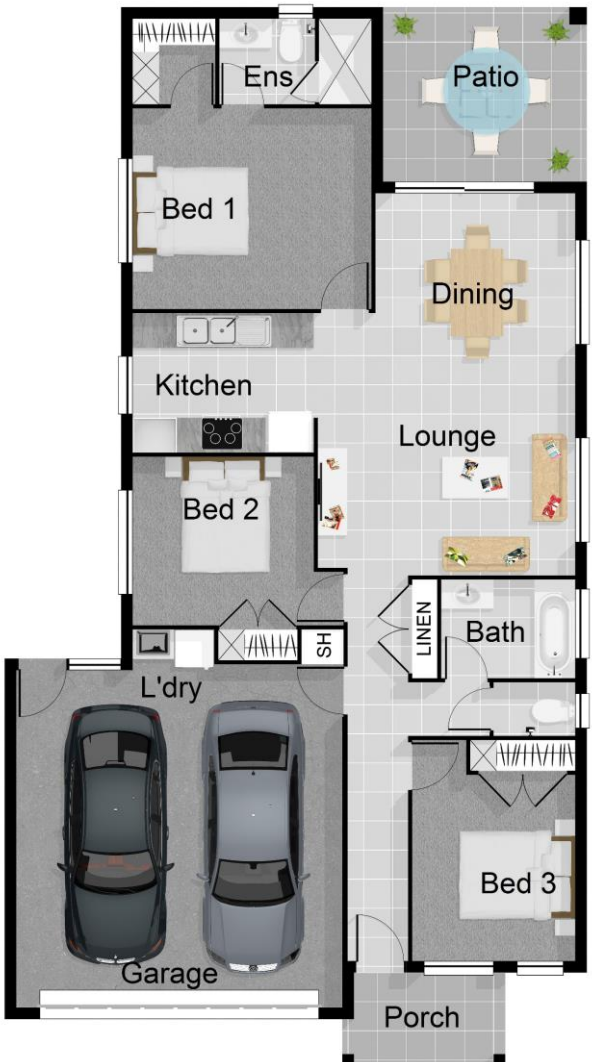

Alice 152

3

2

2

Total Area	152.72 m²
House Width	10.6 m
House Depth	18.5 m

© AP Williams & Co – Any copy or modification in whole or part is an infringement of copyright QBCC: 19374.

Images pictured are to be used as a guide only and may represent non standard option. Landscaping, furniture and fencing is not included in price